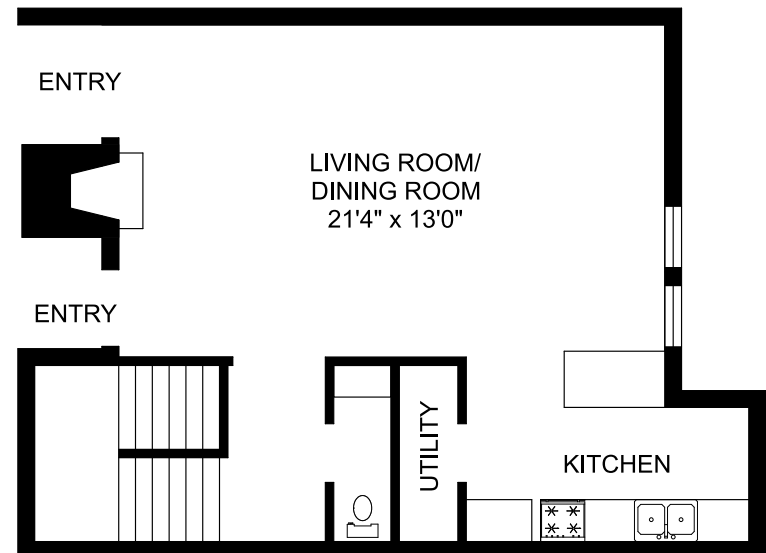

UPPER LEVEL

LOWER LEVEL

4243 Graceland Dr., Memphis, TN 38116  
(901) 332-4212 \* (901) 396-7933 fax  
[www.peppertreememphis.com](http://www.peppertreememphis.com)

The floor plans may vary from this illustration due to design configuration. Not all features are available in every floor plan. Square footages and room dimensions are approximate.