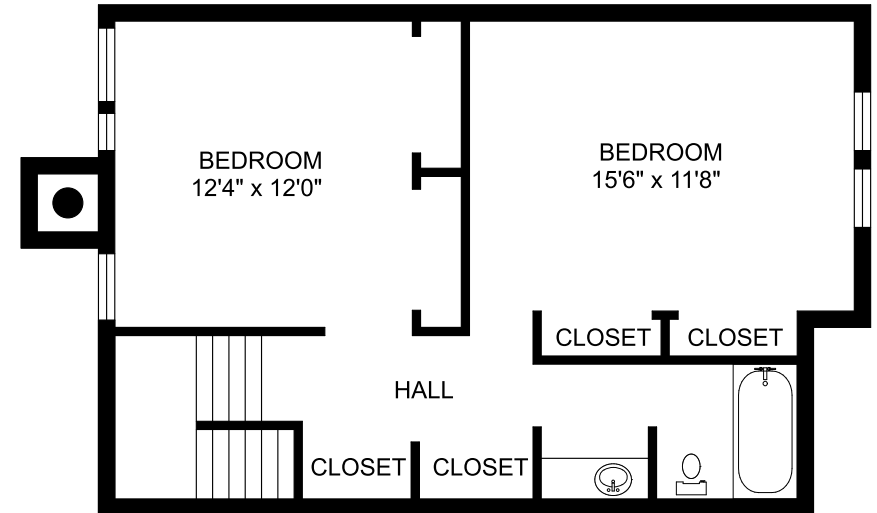

PEPPERTREE
A p a r t m e n t s

Bedford
2 bedroom/2 bath room
Approximately 1,137 square feet

Interior Luxuries Include:

- Carpet
- Frost-Free Refrigerator
- Spacious Floorplans
- Generous closets
- Tiled Floors in Kitchen and Bath
- Large floor plans with great design
- Interior neutral color scheme

Community Distinctions include:

- Playground
- On-Site Laundry Facilities
- Located close to shopping, entertainment and schools
- Superior resident service

UPPER LEVEL